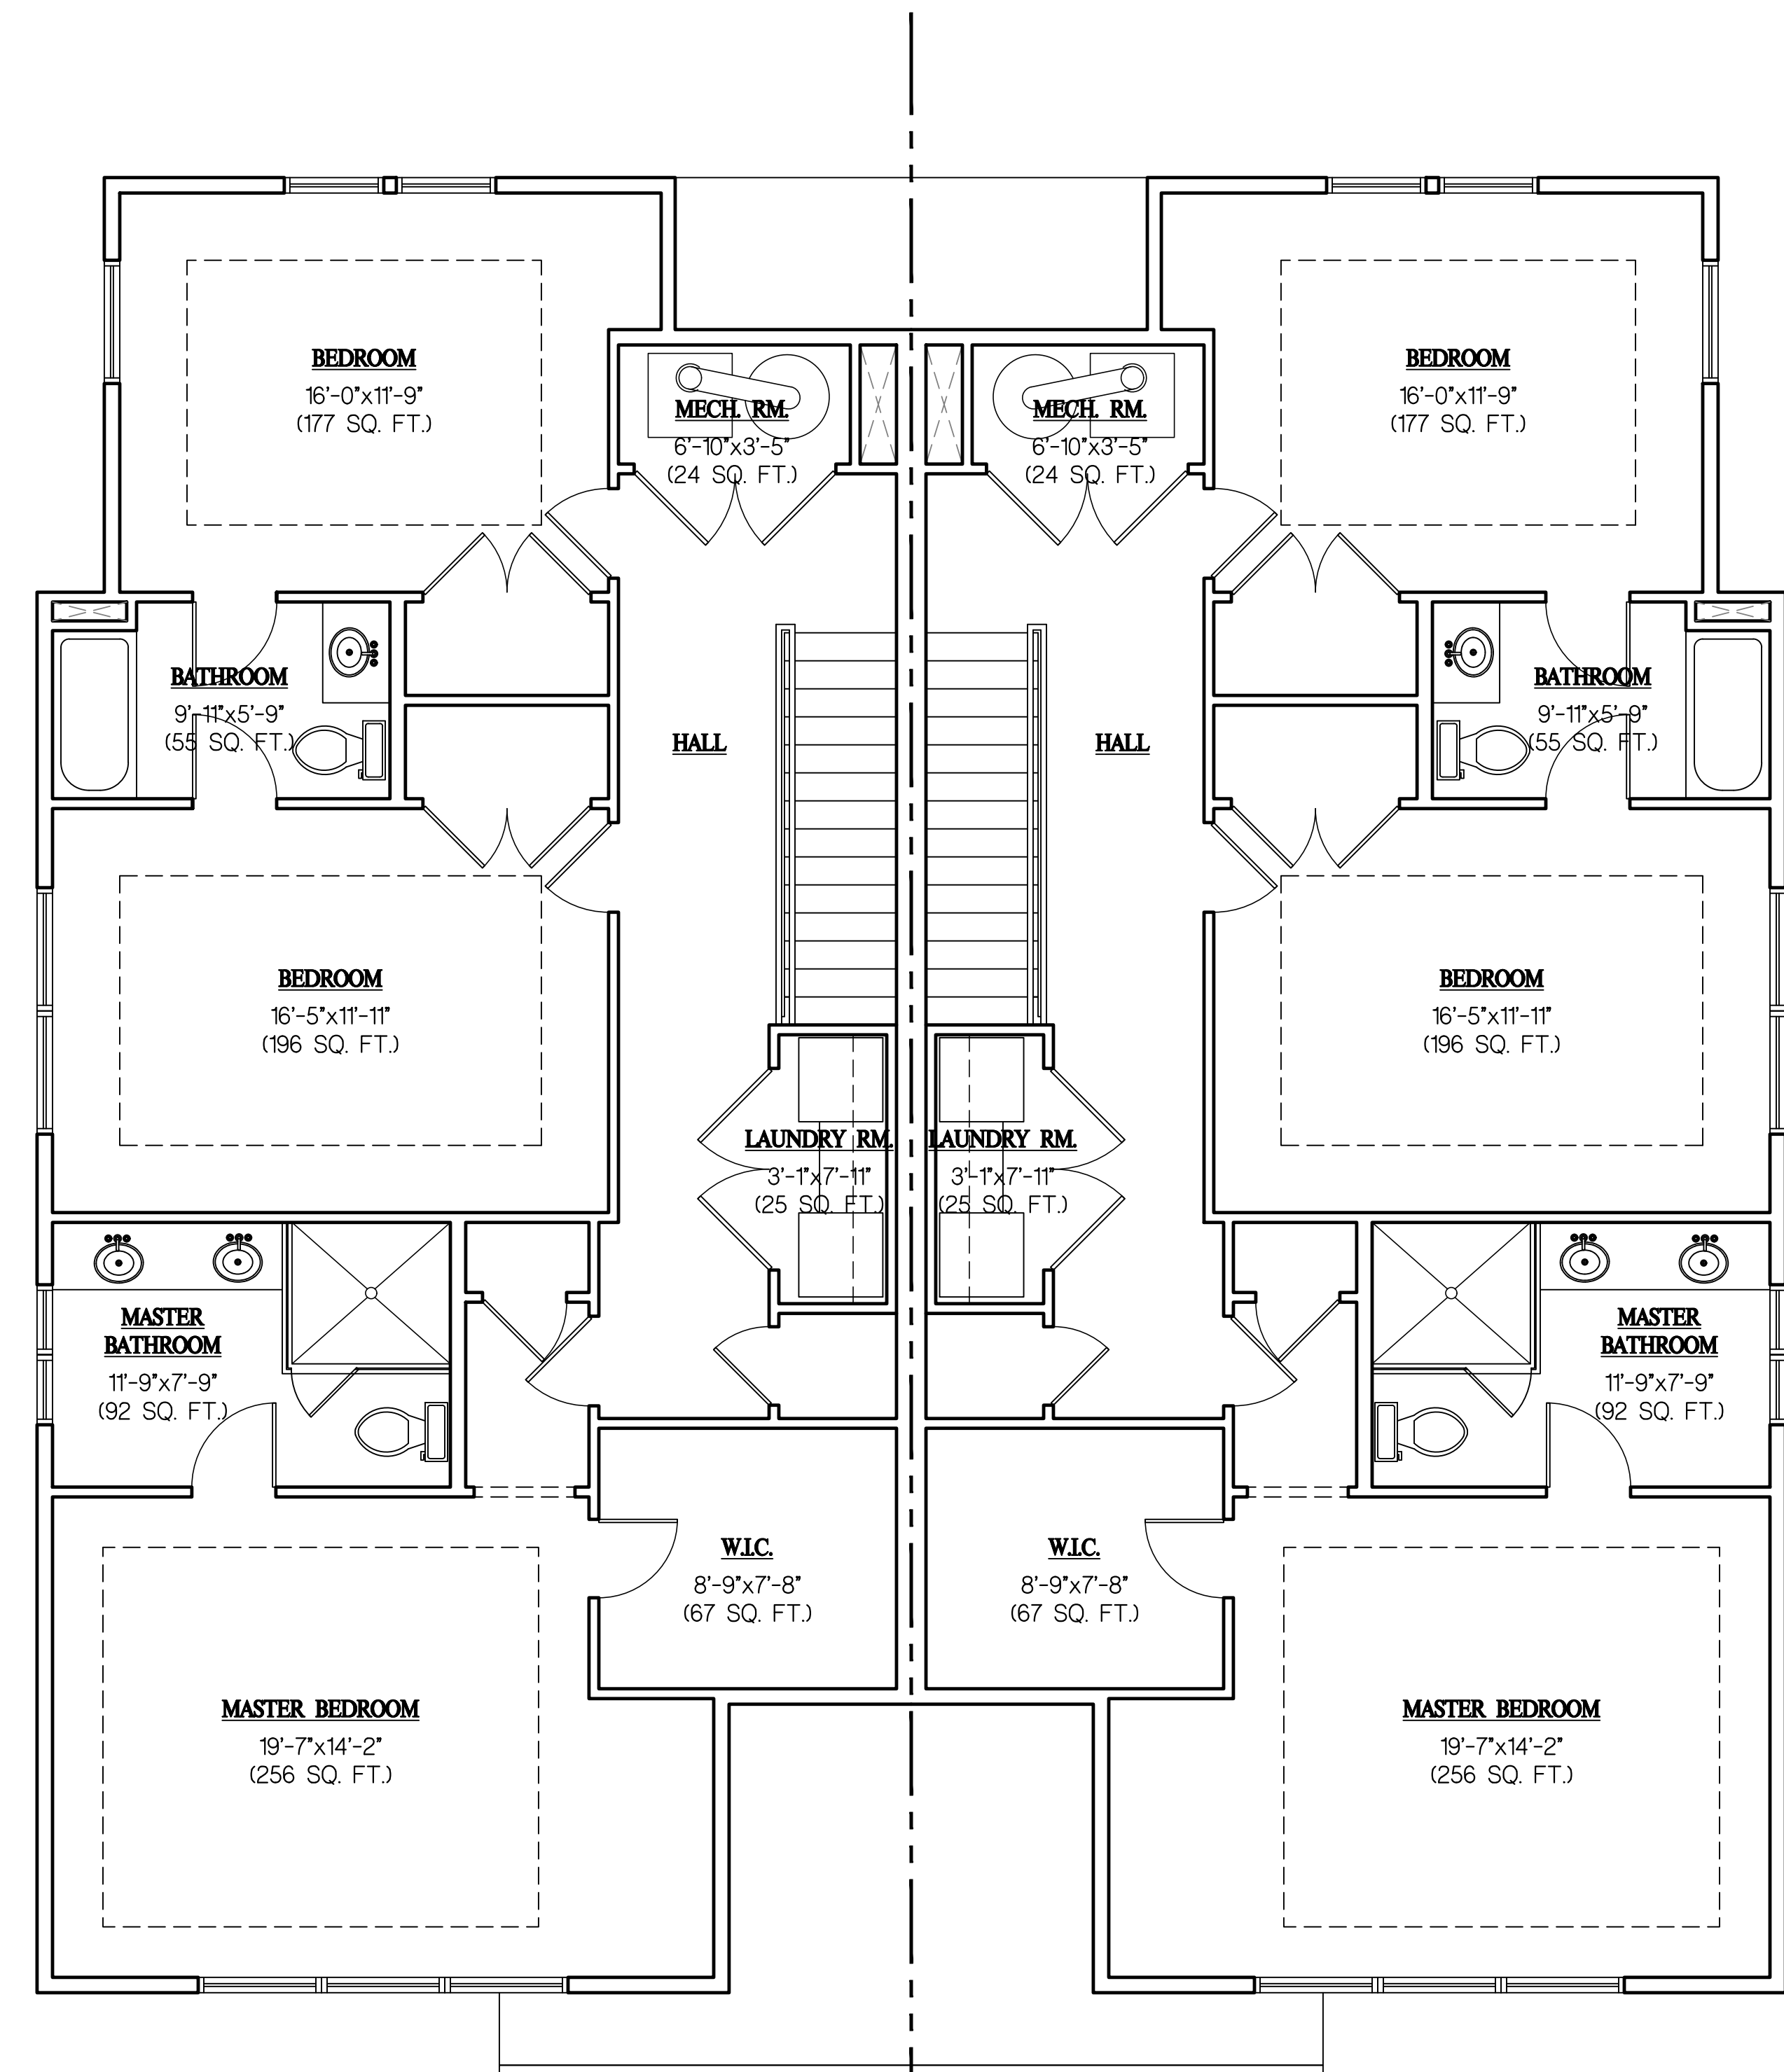

UNIT 16-1

UNIT 16-2

1 BLDG. #16 - FIRST FLOOR PLAN
SCALE: 1/4" = 1'-0"

UNIT 16-1

UNIT 16-2

2 BLDG. #16 - SECOND FLOOR PLAN
SCALE: 1/4" = 1'-0"