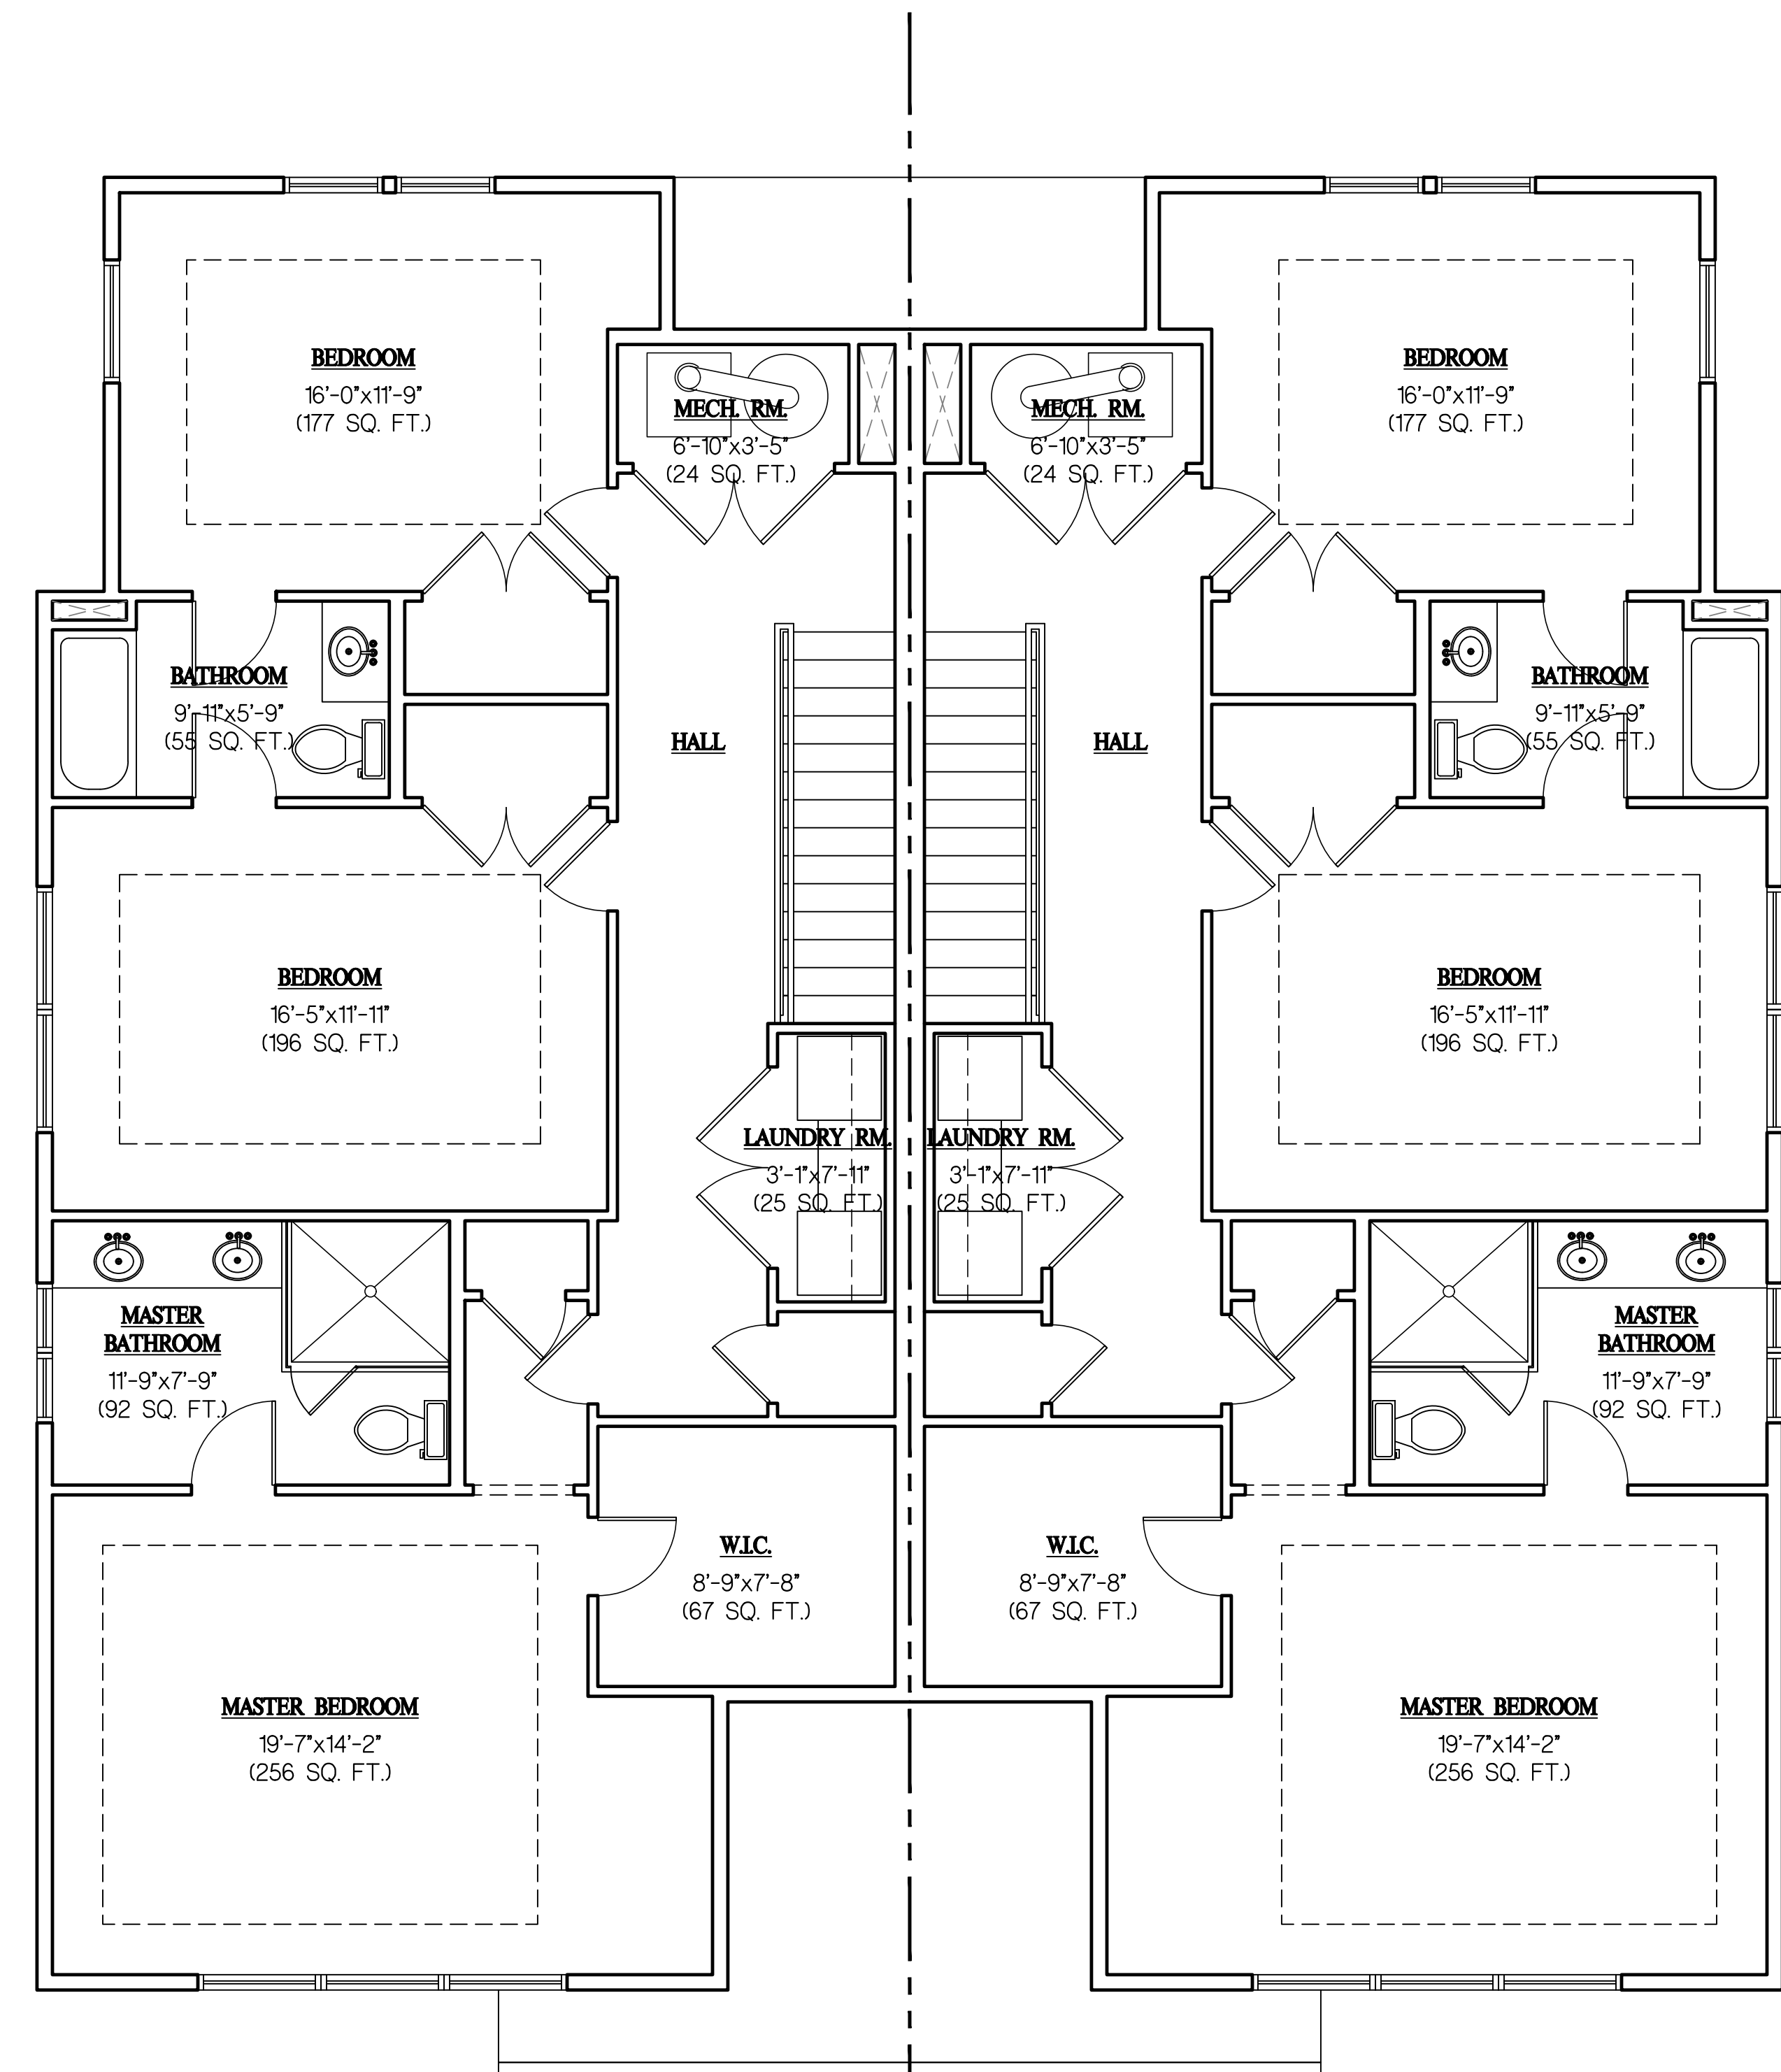

UNIT 15-1

UNIT 15-2

1 BLDG. #15 - FIRST FLOOR PLAN
SCALE: 1/4" = 1'-0"

UNIT 15-1

UNIT 15-2

2 BLDG. #15 - SECOND FLOOR PLAN
SCALE: 1/4" = 1'-0"