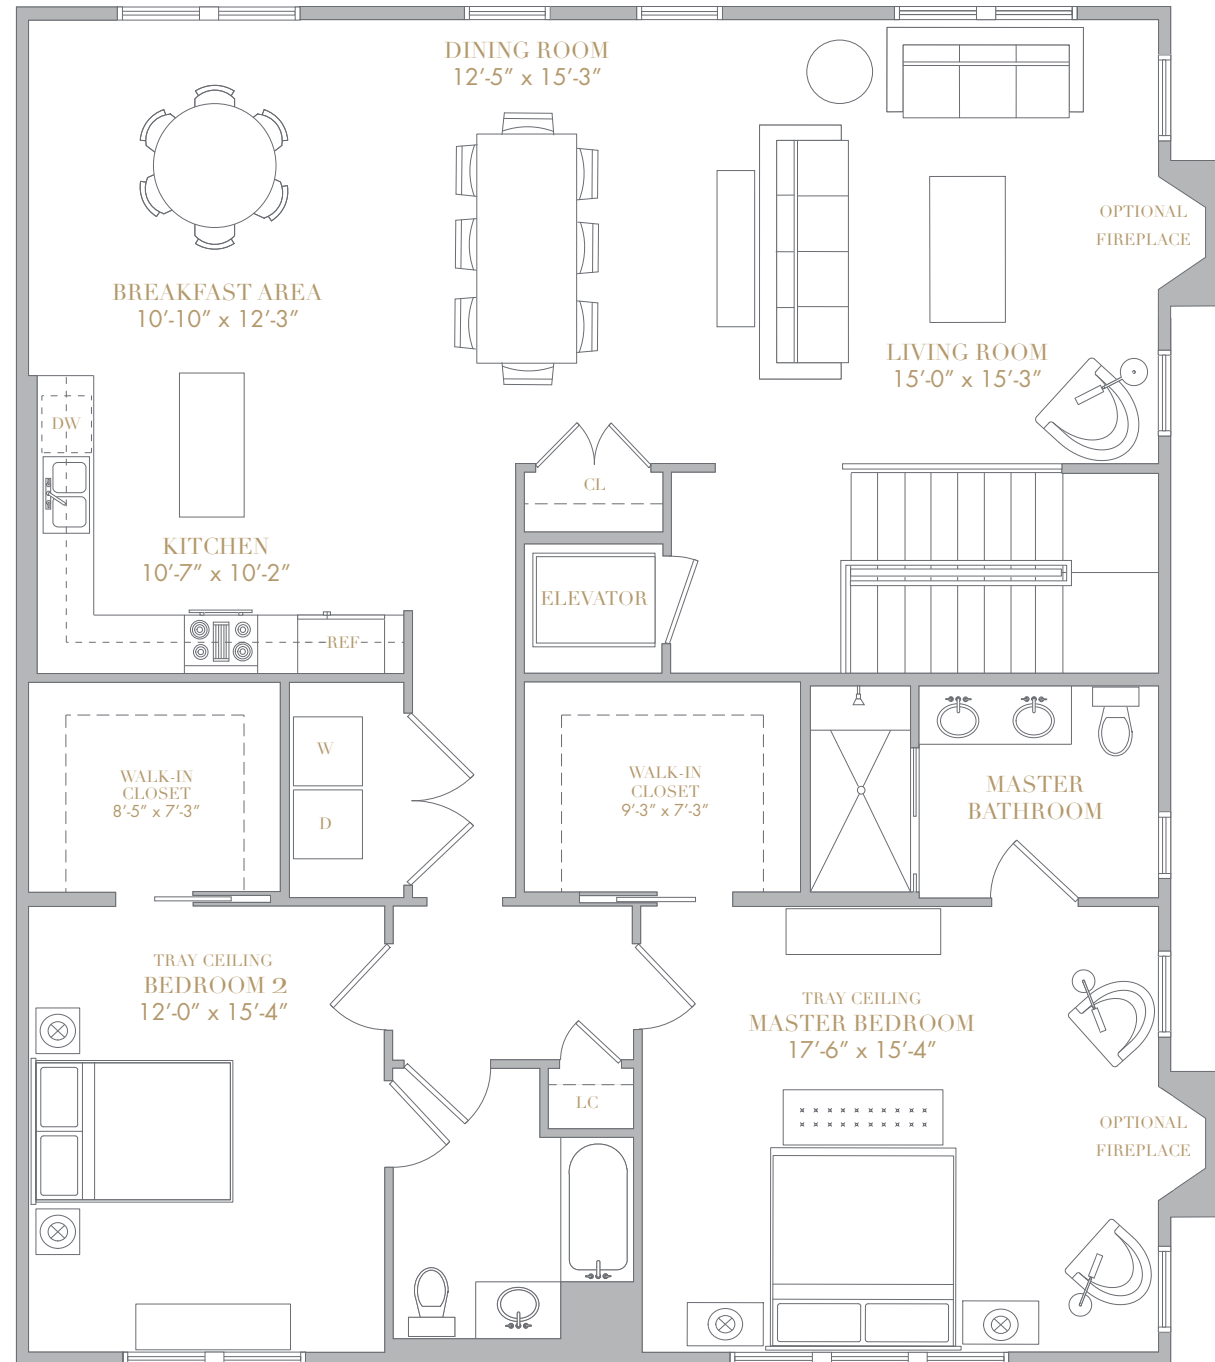

RESIDENCE B 5-1
2,877 TOTAL SF

FIRST FLOOR

THIRD FLOOR