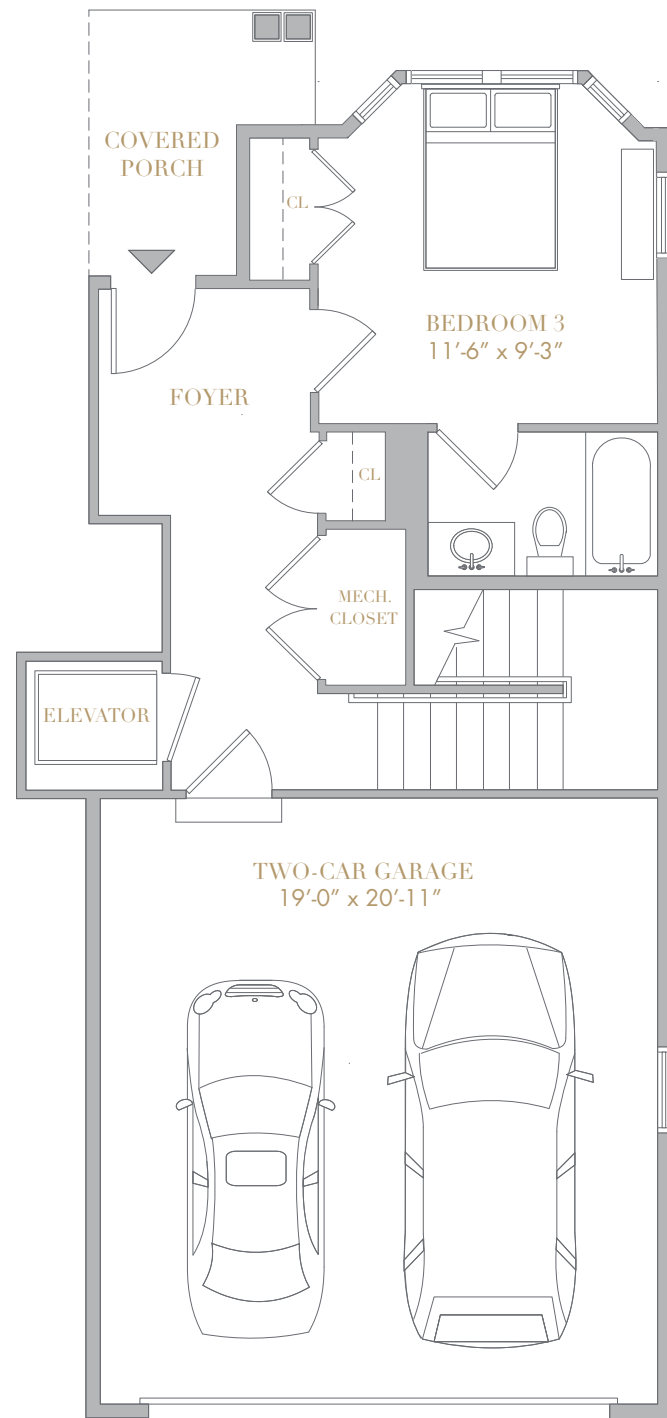

RESIDENCE B 5-1
2,877 TOTAL SF

FIRST FLOOR

THIRD FLOOR